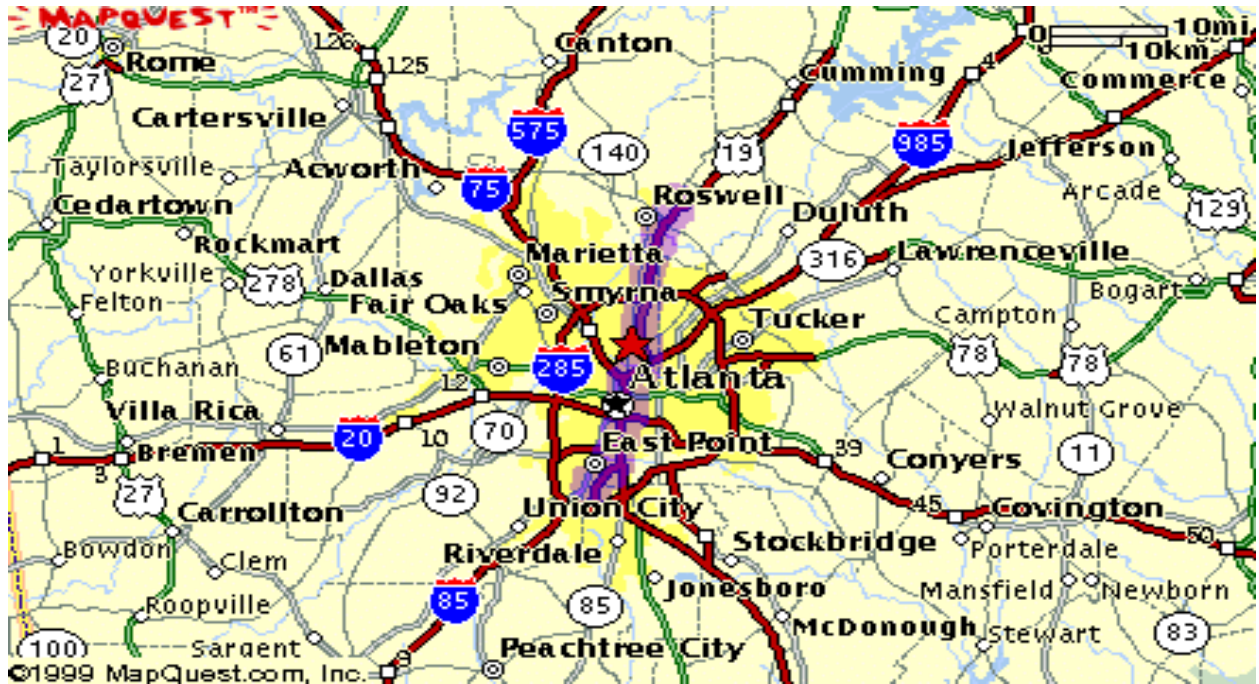

WITNESS SYSTEMS

Directions to Witness Systems from Hartsfield Airport

Witness Systems, Inc.
300 Colonial Center Parkway
Roswell, GA 30076

1. Take I-85 North. Stay on I-85N through downtown Atlanta.
(Look for GA 400 North) 14.2 miles
2. Take GA 400 North exit 29, toward BUCKHEAD/CUMMING 0.3 miles
3. Merge onto GA 400 North (\$.50 toll) 15.6 miles
4. Take MANSELL ROAD, exit number 8, and exit right toward ALPHARETTA.
At the end of the ramp merge LEFT. 0.5 miles
5. Turn LEFT onto MANSELL ROAD approx. 3.0 miles
6. Turn RIGHT onto COLONIAL CENTER PARKWAY 0.1 miles
7. Witness Systems is in the FIRST building on the RIGHT
8. Take FIRST right into parking lot
9. Witness Systems lobby is located on the 6th floor